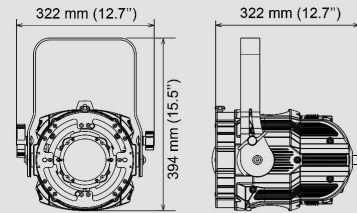

SOPRANO 5 WH

THE UN-CONVENTIONAL
ELLIPSOIDAL PROJECTOR WITH
POWERFUL WHITE SOURCE

LED ENGINE

OPTICAL GROUP 8-20

OPTICAL GROUP 15-30

OPTICAL GROUP 25-50

FEATURES

OPTIONALS

CERTIFICATIONS

CODES

LED ENGINE

3000 K - 03.TSP102.49
4000 K - 03.TSP104.49
5700 K - 03.TSP103.49

OPTICAL GROUP

15-30 - 03.TSP900.49
25-50 - 03.TSP901.49
08-20 - 03.TSP902.49