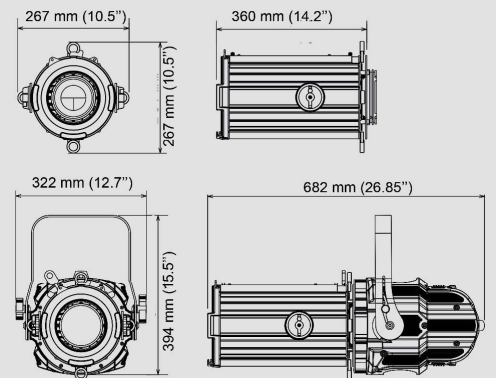

OPTICAL GROUP 15-30