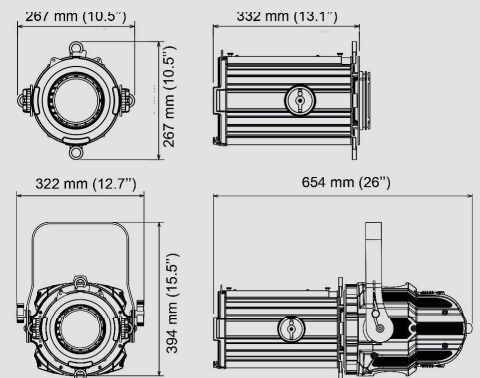

OPTICAL GROUP 25-50