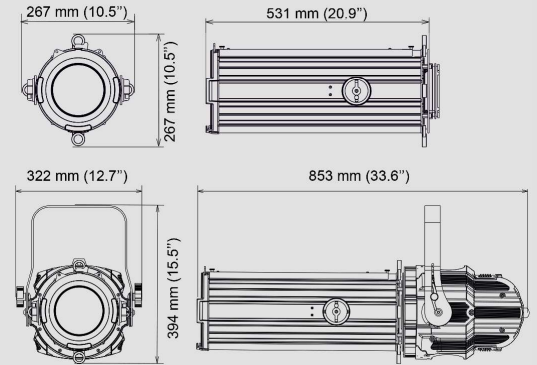

OPTICAL GROUP 8-20